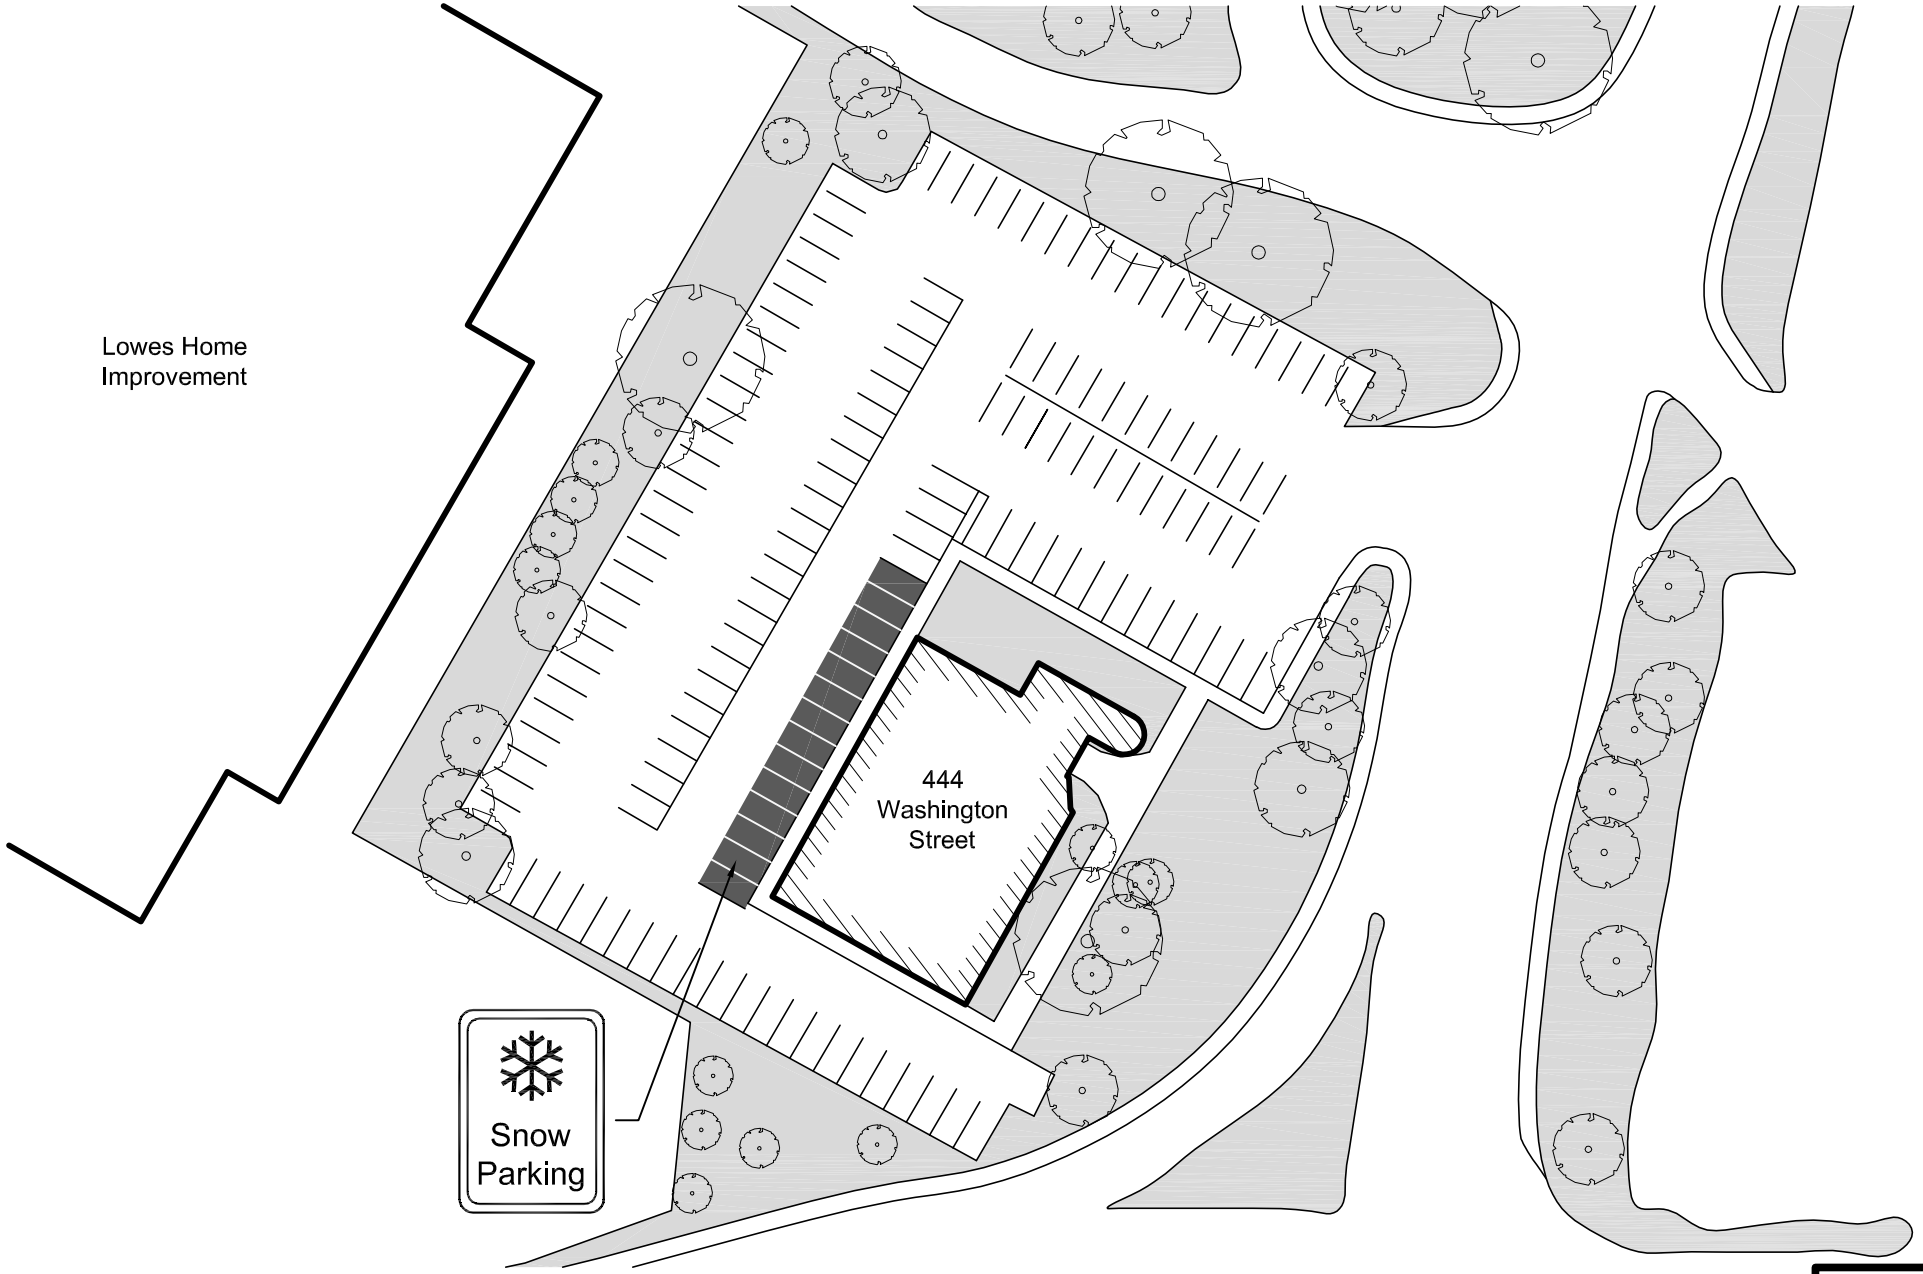

Lowes Home Improvement

#12

 Cummings Properties

200 West Cummings Park, Woburn, MA. (781) 935-8000

Scale: NTS
Drawn: BFC

Date: 10/04/13
Revised: 10/28/14

444 Washington Street